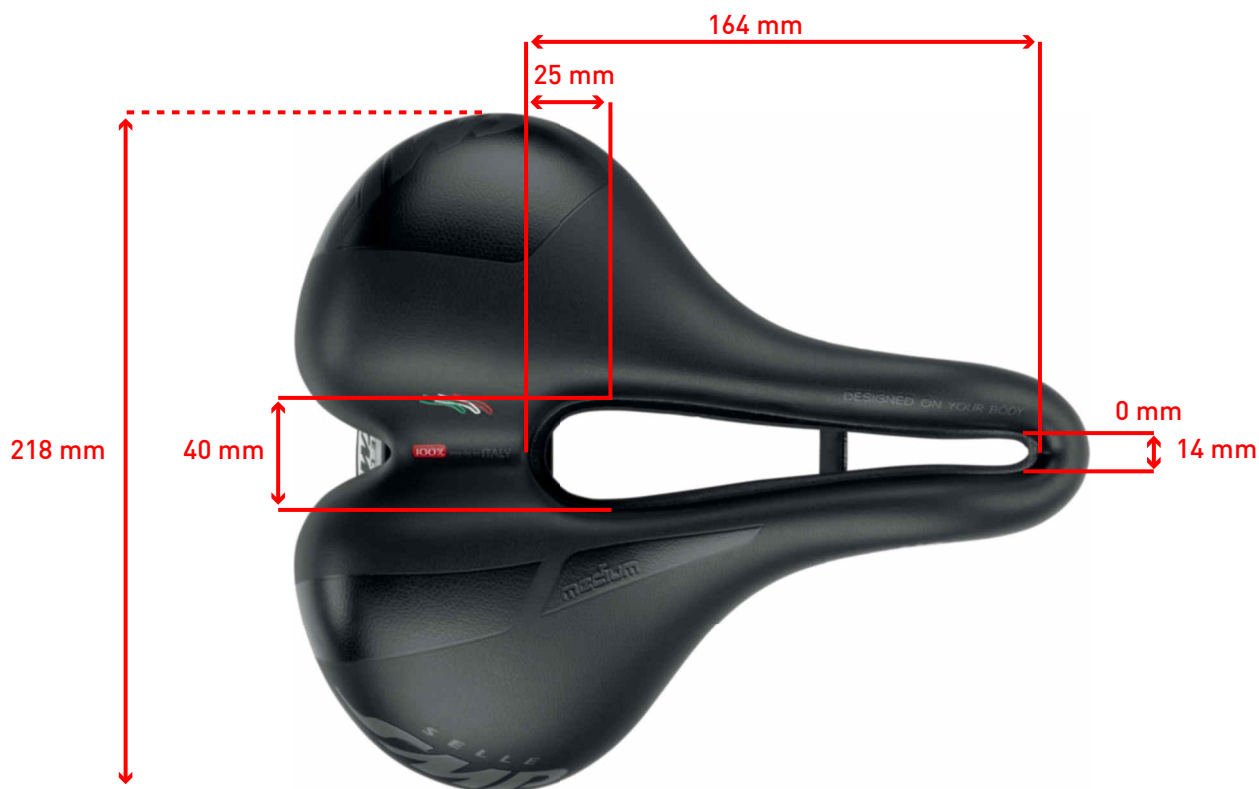

MARTIN TOURING MEDIUM 560 GR (655 GR GEL) E-BIKE MEDIUM 560 Gr

DIMENSIONI E SPESSORI DELLE IMBOTTITURE / DIMENSIONS AND PADDING-THICKNESS

ALTEZZA SELLA MISURATA AL CENTRO DEL TELAIO SELLA
SADDLE-HEIGHT MEASURED AT THE CENTRE OF RAIL